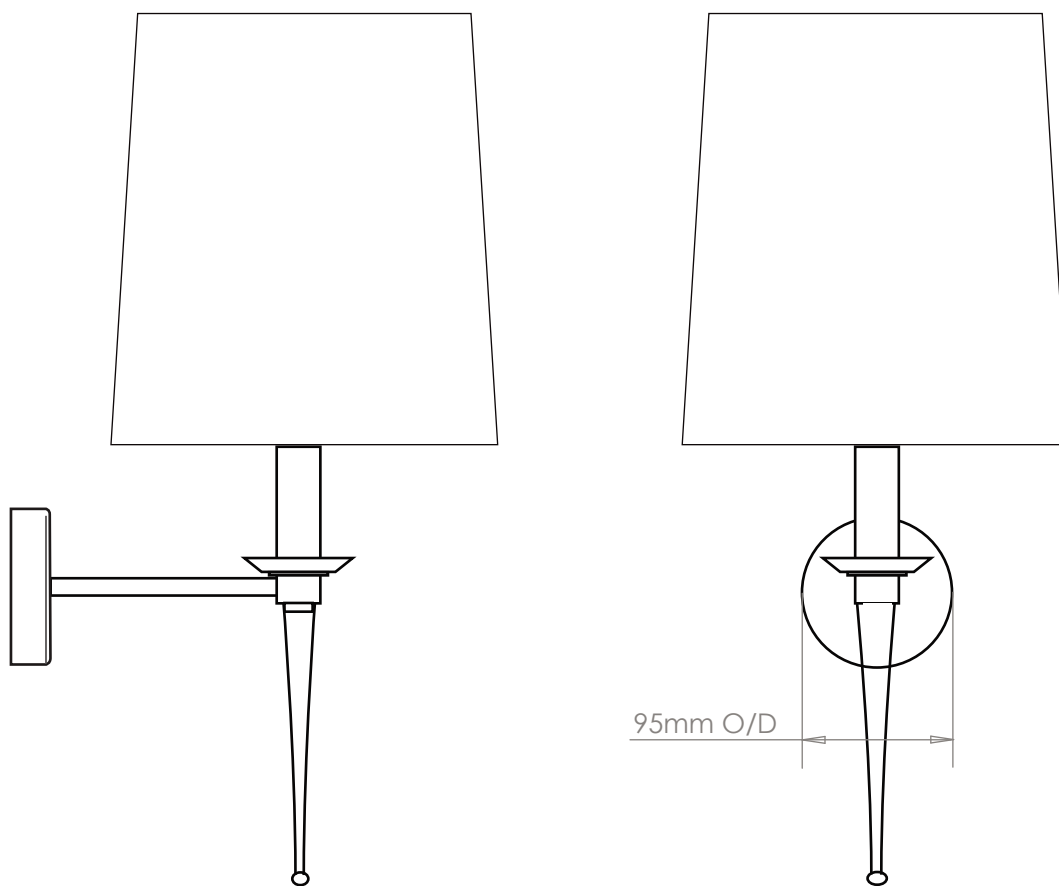

Lighting	
Pendant	Pendant Wall Light with Tall Round Tapered Shade

Available in the following finishes:

- Pleated White Round Shade with Small Red Bands
- Thick Pleated White Round Shade with Small Black Bands
- Plain White Round Shade with Large Black Bands

Bulb spec	Wattage	Voltage	Lumen	Life	Bulb type	Image
Tubular E14 Clear	40w	230-240v	420lm	1000h	Incandescent	

**30901 - E14 SES, wattage 40, energy efficient bulbs can be used**

All lamps have been tested and rated at IP44 with a 230V supply. Suitable for use in bathroom zones 2.