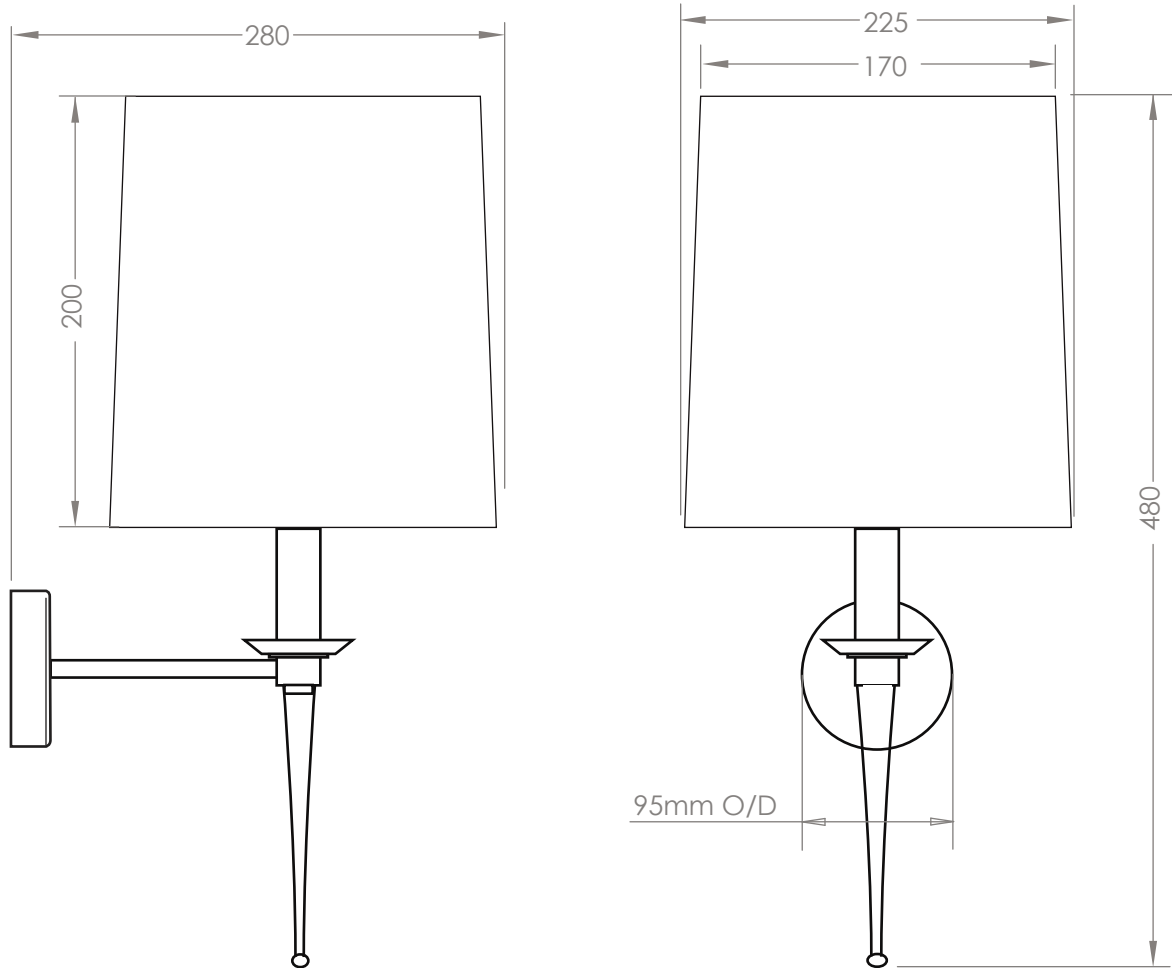

Lighting	
Pendant	Pendant Wall Light with Tall Round Shade

Available in the following finishes:

- Plain White Round Shade with Large Red Bands
- Plain White Round Shade with Large Black Bands

Bulb spec	Wattage	Voltage	Lumen	Life	Bulb type	Image
Tubular E14 Clear	40w	230-240v	420lm	1000h	Incandescent	

30901 - E14 SES, wattage 40, energy efficient bulbs can be used

All lamps have been tested and rated at IP44 with a 230V supply. Suitable for use in bathroom zones 2.

We recommend that all products are purchased with the assistance of a specialist bathroom retailer and always installed by an experienced installer who is a member of a recognized association. All sizes quoted are nominal: items may vary by plus or minus 2% against the figures quoted. When planning installations where dimensions are critical, it is essential that the space allowed for individual items is physically checked. Imperial Bathrooms can not be held liable for any costs associated with items not fitting in any given area. The contents of this statement are based on information correct at the time of publication. We reserve the right to make alterations and changes in product characteristics, fixing, packaging, operation etc at any time without notice.