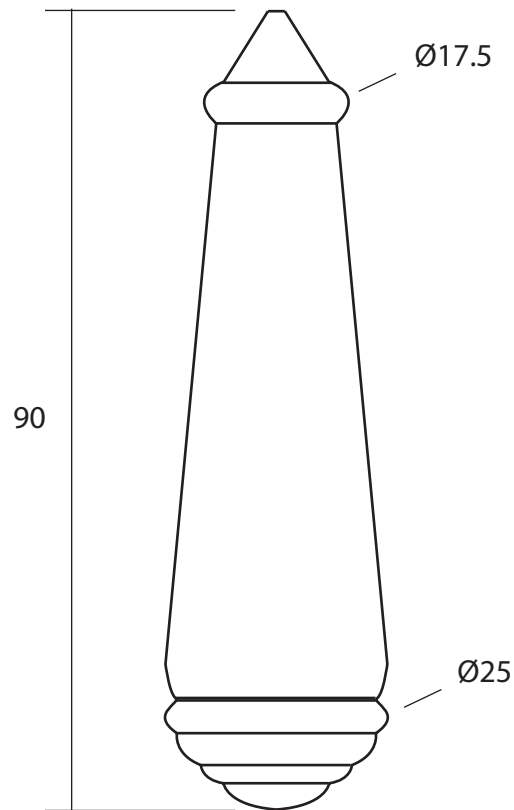

Lighting Collection	
	Light pull

We recommend that all products are purchased with the assistance of a specialist bathroom retailer and always installed by an experienced installer who is a member of a recognized association. All sizes quoted are nominal: items may vary by plus or minus 2% against the figures quoted. When planning installations where dimensions are critical, it is essential that the space allowed for individual items is physically checked. Imperial Bathrooms can not be held liable for any costs associated with items not fitting in any given area. The contents of this statement are based on information correct at the time of publication. We reserve the right to make alterations and changes in product characteristics, fixing, packaging, operation etc at any time without notice.