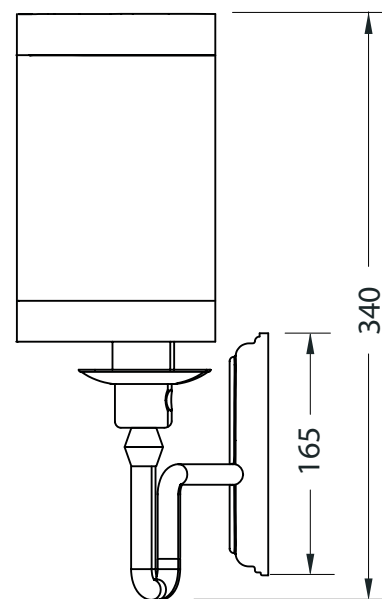

Lighting Collection	
Heyford	Double Wall Light

Available in the following finishes:

- White Shade
- White Shade with Blue Trim
- White Shade with Black Trim
- White Shade with Red Trim

Bulb Spec	Wattage	Voltage	Lumen	Bulb Type	Image
Tubular T25 Clear	40W	240v	370lm	Incandescent	

We recommend that all products are purchased with the assistance of a specialist bathroom retailer and always installed by an experienced installer who is a member of a recognized association. All sizes quoted are nominal: items may vary by plus or minus 2% against the figures quoted. When planning installations where dimensions are critical, it is essential that the space allowed for individual items is physically checked. Imperial Bathrooms can not be held liable for any costs associated with items not fitting in any given area. The contents of this statement are based on information correct at the time of publication. We reserve the right to make alterations and changes in product characteristics, fixing, packaging, operation etc at any time without notice.