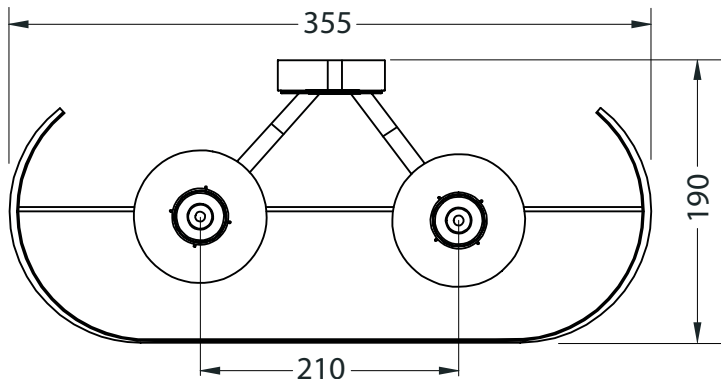

Lighting Collection	
Heyford	Double Wall Light

Available in the following finishes:

- White Shade
- White Shade with Blue Trim
- White Shade with Black Trim
- White Shade with Red Trim

Bulb Spec	Wattage	Voltage	Lumen	Bulb Type	Image
Tubular T25 Clear	40W	240v	370lm	Incandescent	