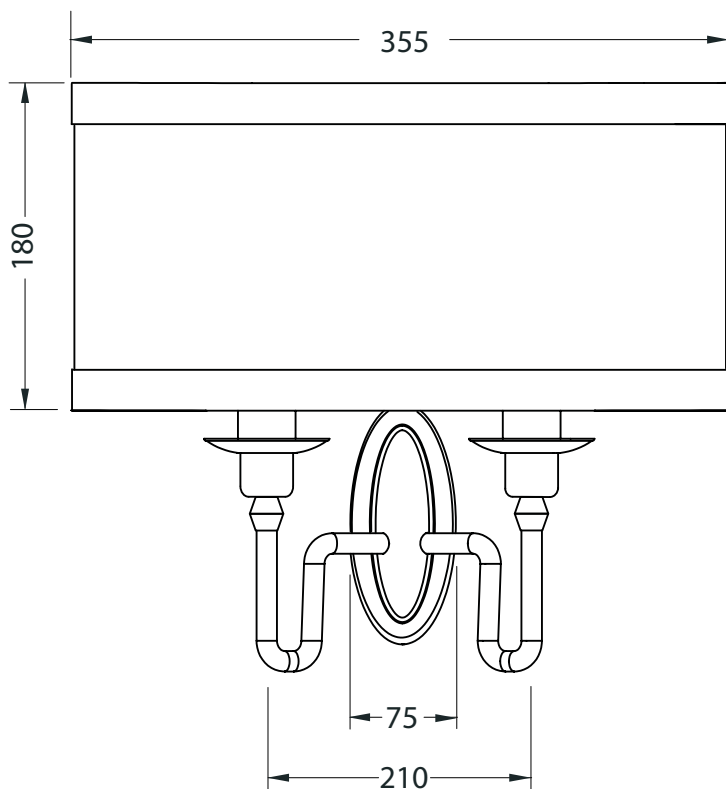

Lighting Collection	
Heyford	Double Wall Light

Available in the following finishes:

- White Shade
- White Shade with Blue Trim
- White Shade with Black Trim
- White Shade with Red Trim

Bulb Spec	Wattage	Voltage	Lumen	Bulb Type	Image
Tubular T25 Clear	40W	240v	370lm	Incandescent	