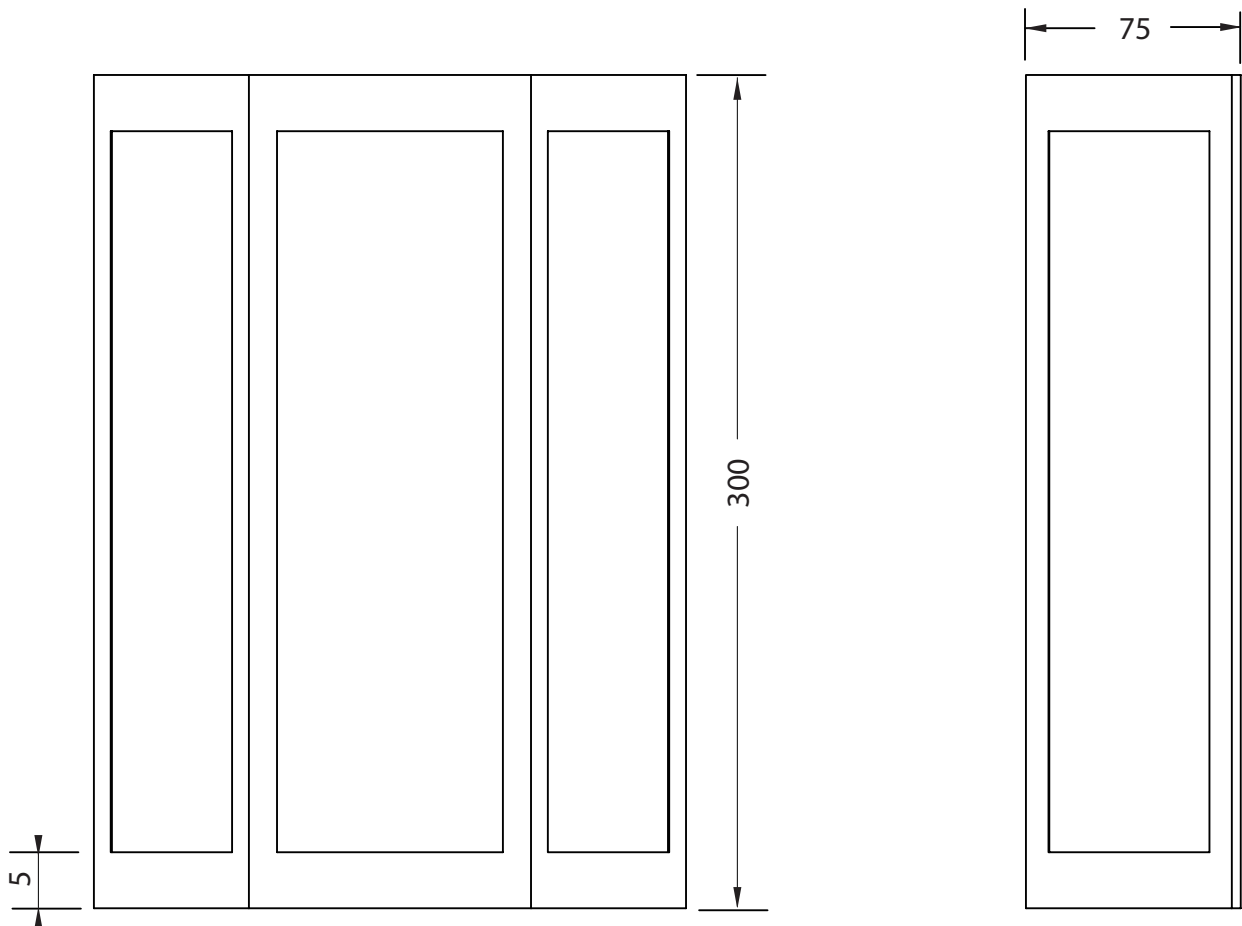

Lighting Collection	
Empire	Chrome Wall Light

Bulb Spec	Wattage	Voltage	Lumen	Bulb Type	Image
Tubular T25 Clear	40W	240v	370lm	Incandescent	

We recommend that all products are purchased with the assistance of a specialist bathroom retailer and always installed by an experienced installer who is a member of a recognized association. All sizes quoted are nominal: items may vary by plus or minus 2% against the figures quoted. When planning installations where dimensions are critical, it is essential that the space allowed for individual items is physically checked. Imperial Bathrooms can not be held liable for any costs associated with items not fitting in any given area. The contents of this statement are based on information correct at the time of publication. We reserve the right to make alterations and changes in product characteristics, fixing, packaging, operation etc at any time without notice.