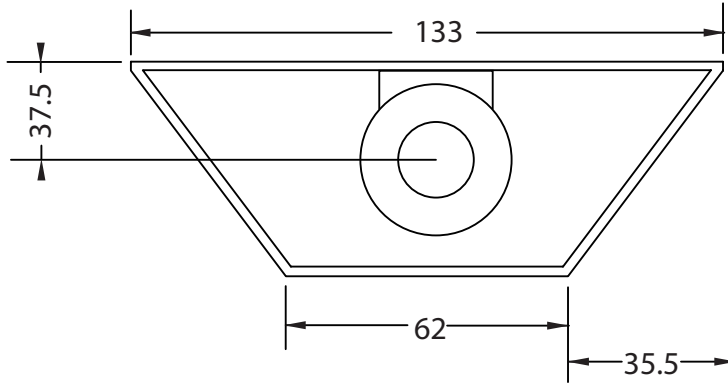

Lighting Collection	
Empire	Chrome Wall Light

Bulb Spec	Wattage	Voltage	Lumen	Bulb Type	Image
Tubular T25 Clear	40W	240v	370lm	Incandescent	

We recommend that all products are purchased with the assistance of a specialist bathroom retailer and always installed by an experienced installer who is a member of a recognized association. All sizes quoted are nominal: items may vary by plus or minus 2% against the figures quoted. When planning installations where dimensions are critical, it is essential that the space allowed for individual items is physically checked. Imperial Bathrooms can not be held liable for any costs associated with items not fitting in any given area. The contents of this statement are based on information correct at the time of publication. We reserve the right to make alterations and changes in product characteristics, fixing, packaging, operation etc at any time without notice.