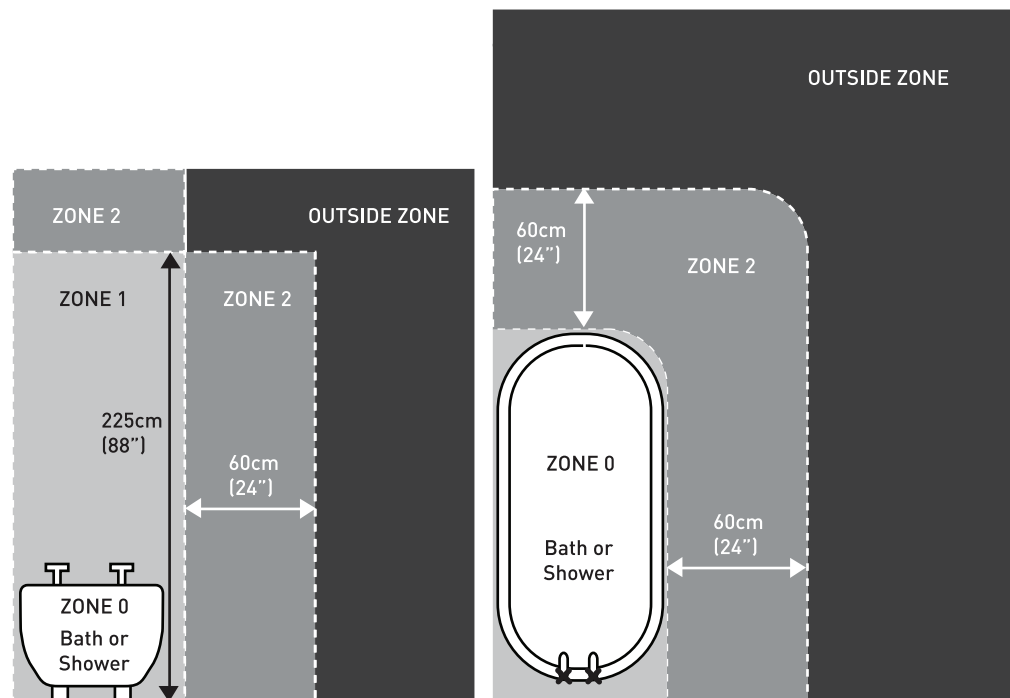

Lighting Collection	
Lighting	Carlyon Double Wall Light

This 240v lamp has been tested and rated at IP44 and is therefore suitable for use in bathrooms (Zone 2)
This lamp is not suitable for outdoor use

The wires in this lamp are coded as follow:
Brown - Live (L)
Blue - Neutral (N)
Green/Yellow - Earth (E) -
THIS LAMP MUST BE EARTHED

We recommend that all products are purchased with the assistance of a specialist bathroom retailer and always installed by an experienced installer who is a member of a recognized association. All sizes quoted are nominal: items may vary by plus or minus 2% against the figures quoted. When planning installations where dimensions are critical, it is essential that the space allowed for individual items is physically checked. Imperial Bathrooms can not be held liable for any costs associated with items not fitting in any given area. The contents of this statement are based on information correct at the time of publication. We reserve the right to make alterations and changes in product characteristics, fixing, packaging, operation etc at any time without notice.

For further information on fitting guidelines, Terms and Conditions and Warrantee details, please refer to the back of the 2008 Design Guide or contact Imperial's Customer Service team on 0870 60 61 62 3 or sales@imperial-bathrooms.co.uk

"Copyright © The Imperial Bathroom Company Limited 2012. All rights reserved"