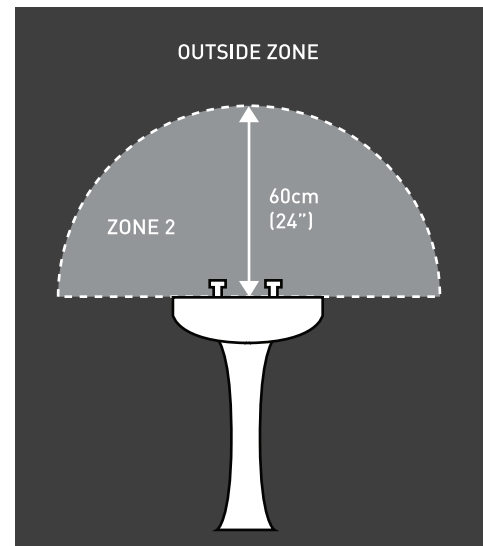

Lighting Collection	
Lighting	Carlyon Double Wall Light

This 240v lamp has been tested and rated at IP44 and is therefore suitable for use in bathrooms (Zone 2)
This lamp is not suitable for outdoor use

The wires in this lamp are coded as follow:
Brown - Live (L)
Blue - Neutral (N)
Green/Yellow - Earth (E) -
THIS LAMP MUST BE EARTHED

We recommend that all products are purchased with the assistance of a specialist bathroom retailer and always installed by an experienced installer who is a member of a recognized association. All sizes quoted are nominal: items may vary by plus or minus 2% against the figures quoted. When planning installations where dimensions are critical, it is essential that the space allowed for individual items is physically checked. Imperial Bathrooms can not be held liable for any costs associated with items not fitting in any given area. The contents of this statement are based on information correct at the time of publication. We reserve the right to make alterations and changes in product characteristics, fixing, packaging, operation etc at any time without notice.

For further information on fitting guidelines, Terms and Conditions and Warrantee details, please refer to the back of the 2008 Design Guide or contact Imperial's Customer Service team on 0870 60 61 62 3 or sales@imperial-bathrooms.co.uk

"Copyright © The Imperial Bathroom Company Limited 2012. All rights reserved"