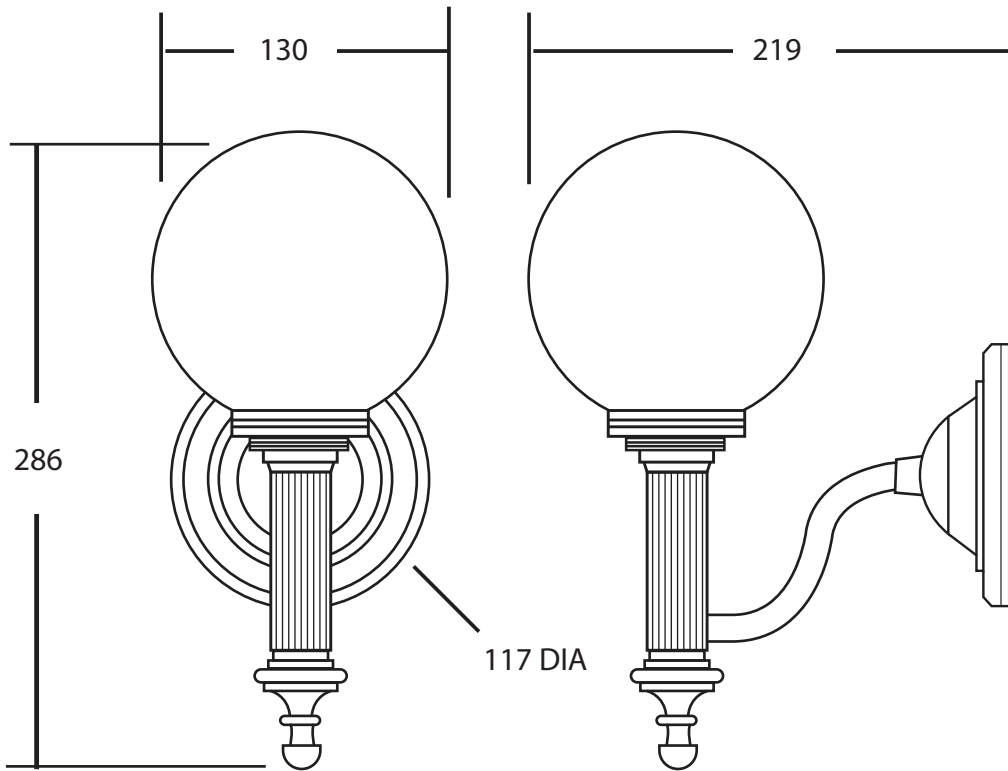

Lighting	
Lighting	Cadiz Wall Light with Glass Shade

Bulb spec	Wattage	Voltage	Lumen	Life	Bulb type	Image
Halogen E14 Flame	40w	220-240v	420lm	2000h	Halogen	

All lamps have been tested and rated at IP44 with a 230V supply. Suitable for use in bathroom zones 2.

The wires in this lamp are coded as follow:
Brown - Live (L)
Blue - Neutral (N)
Green/Yellow - Earth (E) -
THIS LAMP MUST BE EARTHED

We recommend that all products are purchased with the assistance of a specialist bathroom retailer and always installed by an experienced installer who is a member of a recognized association. All sizes quoted are nominal: items may vary by plus or minus 2% against the figures quoted. When planning installations where dimensions are critical, it is essential that the space allowed for individual items is physically checked. Imperial Bathrooms can not be held liable for any costs associated with items not fitting in any given area. The contents of this statement are based on information correct at the time of publication. We reserve the right to make alterations and changes in product characteristics, fixing, packaging, operation etc at any time without notice.