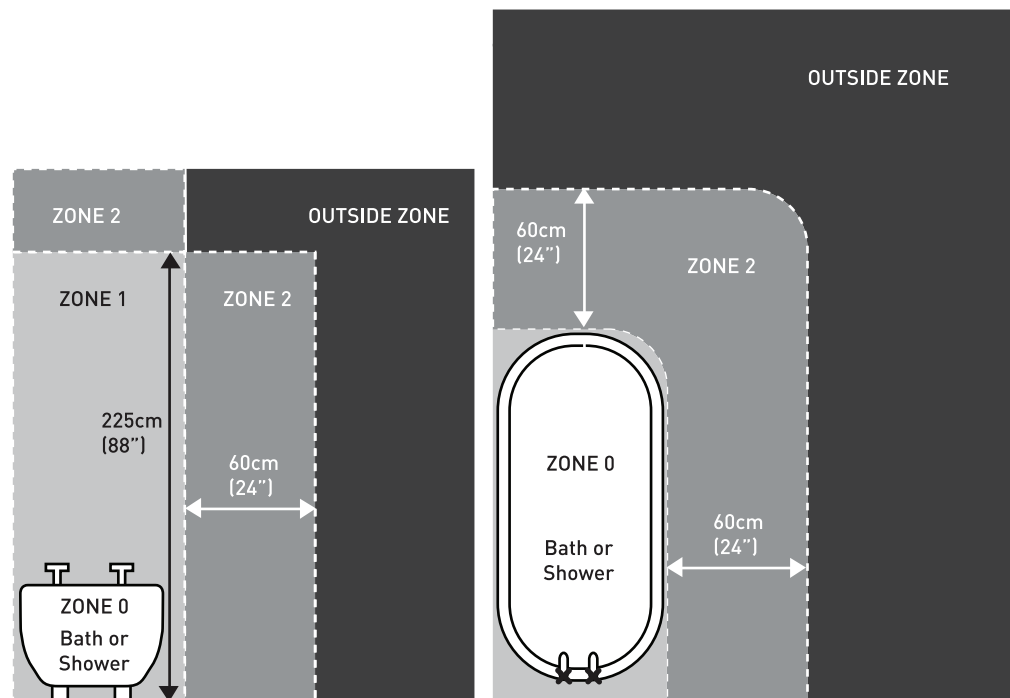

Lighting Collection	
Cadiz	Cadiz Wall Lamp

This 240v lamp has been tested and rated at IP44 and is therefore suitable for use in bathrooms (Zone 2)
This lamp is not suitable for outdoor use

The wires in this lamp are coded as follow:
Brown - Live (L)
Blue - Neutral (N)
Green/Yellow - Earth (E) -
THIS LAMP MUST BE EARTHED

We recommend that all products are purchased with the assistance of a specialist bathroom retailer and always installed by an experienced installer who is a member of a recognized association. All sizes quoted are nominal: items may vary by plus or minus 2% against the figures quoted. When planning installations where dimensions are critical, it is essential that the space allowed for individual items is physically checked. Imperial Bathrooms can not be held liable for any costs associated with items not fitting in any given area. The contents of this statement are based on information correct at the time of publication. We reserve the right to make alterations and changes in product characteristics, fixing, packaging, operation etc at any time without notice.

For further information on fitting guidelines, Terms and Conditions and Warrantee details, please refer to the back of the 2008 Design Guide or contact Imperial's Customer Service team on 0870 60 61 62 3 or sales@imperial-bathrooms.co.uk

"Copyright © The Imperial Bathroom Company Limited 2012. All rights reserved"