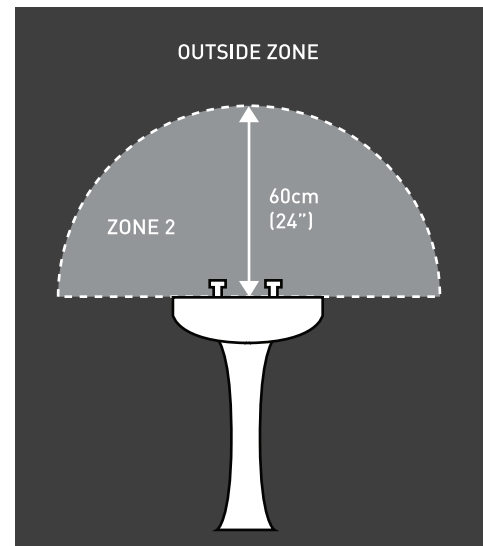

Lighting Collection	
Cadiz	Cadiz Wall Lamp

This 240v lamp has been tested and rated at IP44 and is therefore suitable for use in bathrooms (Zone 2)
This lamp is not suitable for outdoor use

The wires in this lamp are coded as follow:
Brown - Live (L)
Blue - Neutral (N)
Green/Yellow - Earth (E) -
THIS LAMP MUST BE EARTHED

We recommend that all products are purchased with the assistance of a specialist bathroom retailer and always installed by an experienced installer who is a member of a recognized association. All sizes quoted are nominal: items may vary by plus or minus 2% against the figures quoted. When planning installations where dimensions are critical, it is essential that the space allowed for individual items is physically checked. Imperial Bathrooms can not be held liable for any costs associated with items not fitting in any given area. The contents of this statement are based on information correct at the time of publication. We reserve the right to make alterations and changes in product characteristics, fixing, packaging, operation etc at any time without notice.

For further information on fitting guidelines, Terms and Conditions and Warrantee details, please refer to the back of the 2008 Design Guide or contact Imperial's Customer Service team on 0870 60 61 62 3 or sales@imperial-bathrooms.co.uk

"Copyright © The Imperial Bathroom Company Limited 2012. All rights reserved"