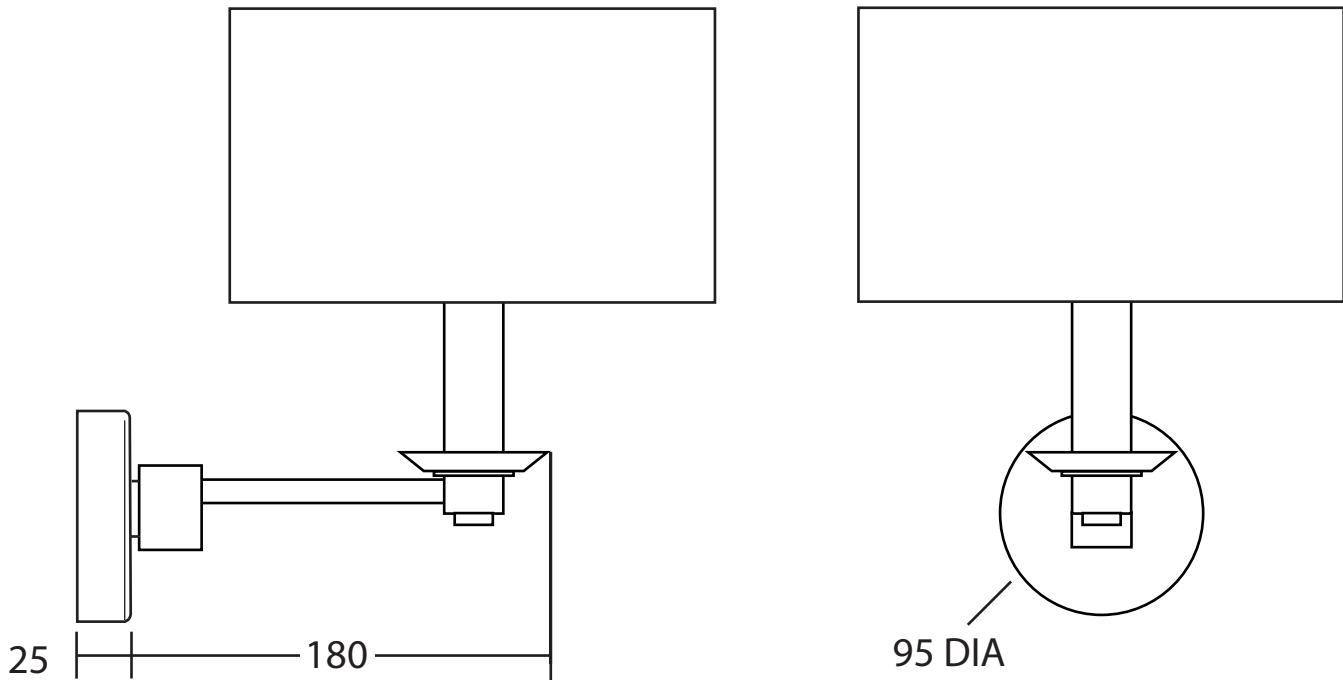

Lighting	
Brockton	Brockton Wall Light with Round Flower Shade

Available in the following finishes
- Flower Patterned

Bulb spec	W attage	Voltage	Lumen	Life	Bulb type	Image
Tubular E14 Clear	40w	230-240v	420lm	1000h	Incandescent	

30901 - E14 SES, wattage 40, energy efficient bulbs can be used

All lamps have been tested and rated at IP44 with a 230V supply. Suitable for use in bathroom zones 2.

We recommend that all products are purchased with the assistance of a specialist bathroom retailer and always installed by an experienced installer who is a member of a recognized association. All sizes quoted are nominal: items may vary by plus or minus 2% against the figures quoted. When planning installations where dimensions are critical, it is essential that the space allowed for individual items is physically checked. Imperial Bathrooms can not be held liable for any costs associated with items not fitting in any given area. The contents of this statement are based on information correct at the time of publication. We reserve the right to make alterations and changes in product characteristics, fixing, packaging, operation etc at any time without notice.