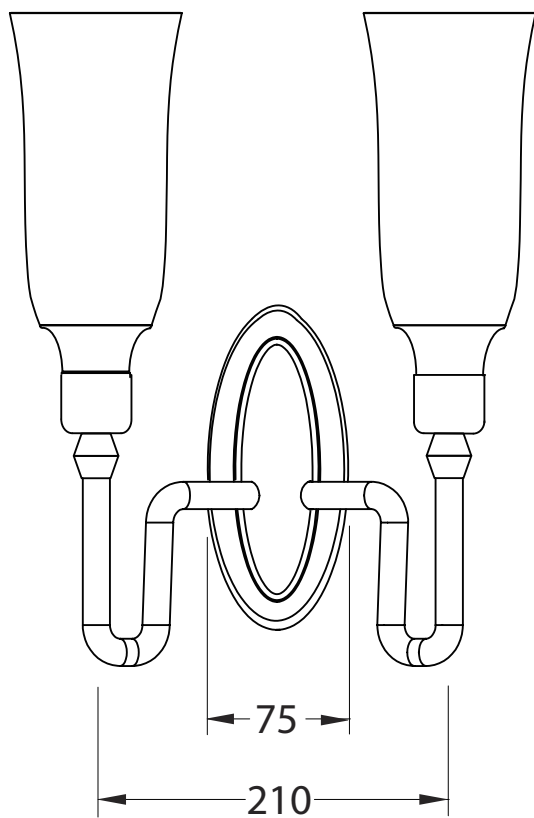

Lighting Collection	
Avila	Double Light and Glass Shade

Bulb Spec	Wattage	Voltage	Lumen	Bulb Type	Image
Halogen G9 Clear	33W	240v	460lm	Halogen	

We recommend that all products are purchased with the assistance of a specialist bathroom retailer and always installed by an experienced installer who is a member of a recognized association. All sizes quoted are nominal: items may vary by plus or minus 2% against the figures quoted. When planning installations where dimensions are critical, it is essential that the space allowed for individual items is physically checked. Imperial Bathrooms can not be held liable for any costs associated with items not fitting in any given area. The contents of this statement are based on information correct at the time of publication. We reserve the right to make alterations and changes in product characteristics, fixing, packaging, operation etc at any time without notice.