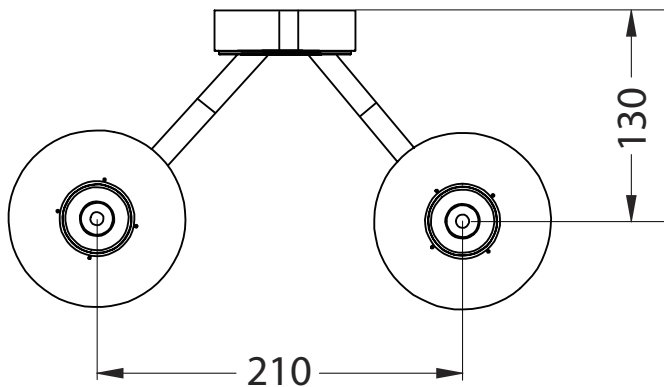

Lighting Collection	
Avila	Double Light and Glass Shade

Bulb Spec	Wattage	Voltage	Lumen	Bulb Type	Image
Halogen G9 Clear	33W	240v	460lm	Halogen	

We recommend that all products are purchased with the assistance of a specialist bathroom retailer and always installed by an experienced installer who is a member of a recognized association. All sizes quoted are nominal: items may vary by plus or minus 2% against the figures quoted. When planning installations where dimensions are critical, it is essential that the space allowed for individual items is physically checked. Imperial Bathrooms can not be held liable for any costs associated with items not fitting in any given area. The contents of this statement are based on information correct at the time of publication. We reserve the right to make alterations and changes in product characteristics, fixing, packaging, operation etc at any time without notice.