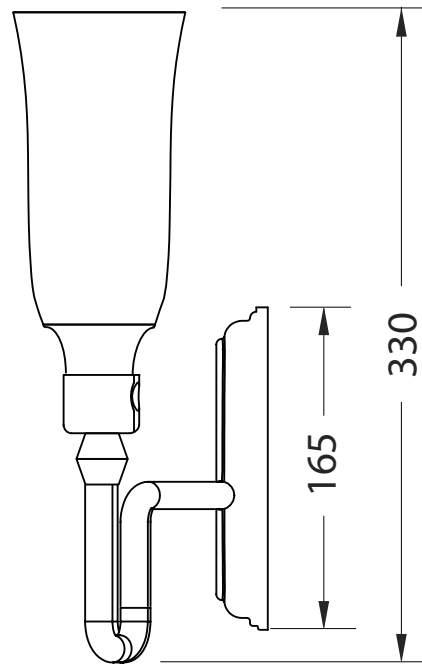

Lighting Collection	
Avila	Double Light and Glass Shade

Bulb Spec	Wattage	Voltage	Lumen	Bulb Type	Image
Halogen G9 Clear	33W	240v	460lm	Halogen	

We recommend that all products are purchased with the assistance of a specialist bathroom retailer and always installed by an experienced installer who is a member of a recognized association. All sizes quoted are nominal: items may vary by plus or minus 2% against the figures quoted. When planning installations where dimensions are critical, it is essential that the space allowed for individual items is physically checked. Imperial Bathrooms can not be held liable for any costs associated with items not fitting in any given area. The contents of this statement are based on information correct at the time of publication. We reserve the right to make alterations and changes in product characteristics, fixing, packaging, operation etc at any time without notice.