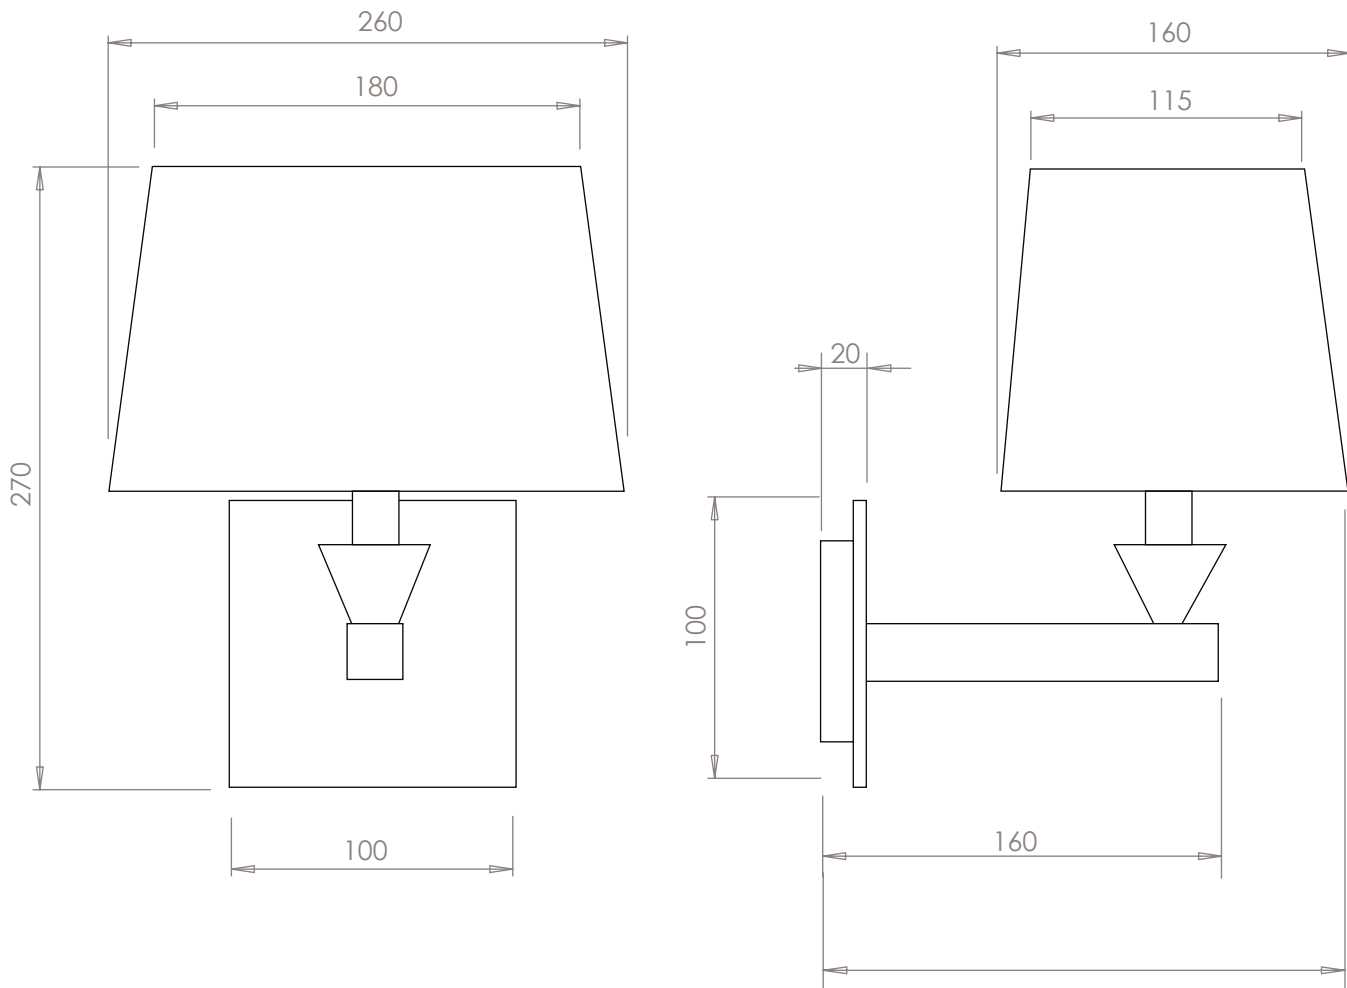

Lighting Collection

Astoria

Astoria Wall Lamp with Oval Pleated

Bulb spec	Wattage	Voltage	Lumen	Life	Bulb type	Image
Tubular E14 Clear	40w	230-240v	420lm	1000h	Incandescent	

30901 - E14 SES, wattage 40, energy efficient bulbs can be used

All lamps have been tested and rated at IP44 with a 230V supply. Suitable for use in bathroom zones 2 & 3.

We recommend that all products are purchased with the assistance of a specialist bathroom retailer and always installed by an experienced installer who is a member of a recognized association. All sizes quoted are nominal: items may vary by plus or minus 2% against the figures quoted. When planning installations where dimensions are critical, it is essential that the space allowed for individual items is physically checked. Imperial Bathrooms can not be held liable for any costs associated with items not fitting in any given area. The contents of this statement are based on information correct at the time of publication. We reserve the right to make alterations and changes in product characteristics, fixing, packaging, operation etc at any time without notice.